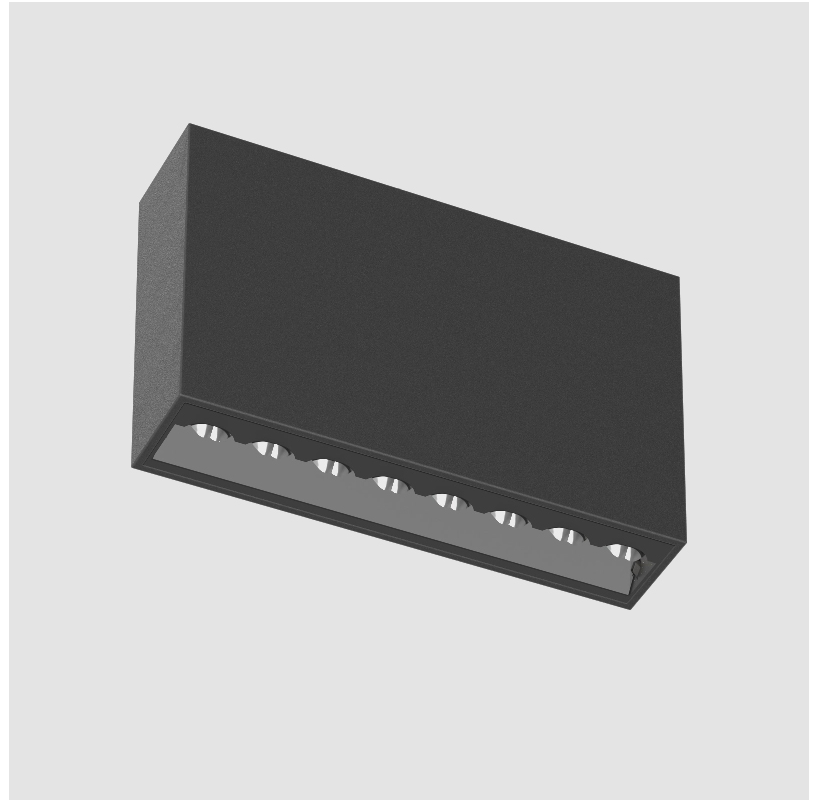

PROJECT	
TYPE	
SPECIFIER	
QUANTITY	
DATE	

MAGIQ HOLLOW WALLWASH SURFACE

A3D187-

base number Color Finish Finishes
 Temperature Options (Diamond)

- To build a product code in our configurator select the specify button on the base model # product page
- To build a manual product code on this datasheet choose from the options listed below in blue font and add the suffix to the base model #

GENERAL

Series: Magiq Hollow Wallwash
 Subseries: Magiq Hollow Wallwash
 Brand: Prolicht
 Division: Architectural
 Mounting Type: Surface
 Mounting Location: Ceiling
 Subcategory: Wallwash

PHYSICAL

Shape: Rectangle
 Length (mm): 174
 Length (in): 6 ⁷/₈
 Width (mm): 42
 Width (in): 1 ⁵/₈
 Height (mm): 109
 Height (in): 4 ⁵/₁₆
 Light Distribution: Direct
 Fixture Finish: SSR / BKV / CWI / CRY / HAB / UFT / ITA / RUA / FTG / MYG / LOD / PUS / FRO / FUP / KIA / POP / BLS / SPG / MEY / GOH / GUM / CHC / COM / ABZ / JAG / OBR / MOS / ROR
 Holder Finish: WHI / BLK
 Fixture Material: Aluminum Die Cast

OPTICAL

Adjustability: Fixed

RATINGS AND CERTIFICATIONS

Certified By: Certified for North American Standards
 IP rating: IP20

MAGIQ HOLLOW WALLWASH SURFACE

A3D187-

PROJECT

TYPE

GENERAL

Series: Magiq Hollow Wallwash
 Subseries: Magiq Hollow Wallwash
 Brand: Prolicht
 Division: Architectural
 Mounting Type: Surface
 Mounting Location: Ceiling
 Subcategory: Wallwash

PHYSICAL

Shape: Rectangle
 Length (mm): 174
 Length (in): 6 ⁷/₈
 Width (mm): 42
 Width (in): 1 ⁵/₈
 Height (mm): 109
 Height (in): 4 ⁵/₁₆
 Light Distribution: Direct
 Fixture Finish: SSR / BKV / CWI / CRY / HAB / UFT / ITA / RUA / FTG / MYG / LOD / PUS / FRO / FUP / KIA / POP / BLS / SPG / MEY / GOH / GUM / CHC / COM / ABZ / JAG / OBR / MOS / ROR
 Holder Finish: WHI / BLK
 Accent Finish: SSR / BKV / CWI / CRY / HAB / LAG / UFT / ITA / RUA / RUR / MIC / FTG / MYG / TWT / LOD / PUS / FRO / FUP / KIA / POP / BLS / SPG / MEY / GOH / GUM / CHC / COM / ABZ / JAG
 Fixture Material: Aluminum Die Cast